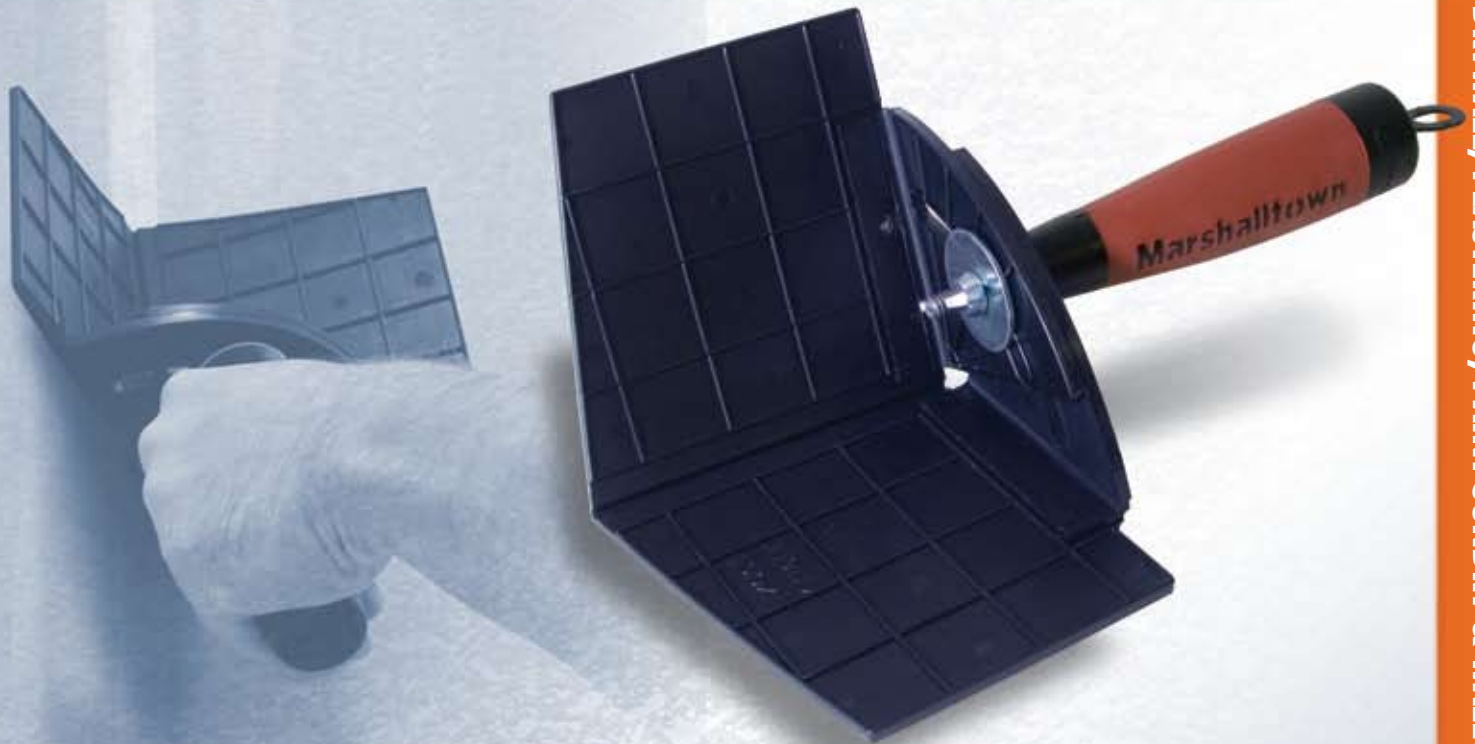

MARSHALLTOWN®

Exact Angle™ Inside Corner Trowel

Adjustable from 90°-154°

- Lightweight tool made from durable easy to clean nylon
- Blade will not mar walls
- Adjusts from 90°-154° to fit many inside corners
- Loosen wing nut to adjust blade
- Resilient DuraSoft® handle for extra comfort
- Sold 1 per inner pack/6 per outer pack
- Made in the U.S.A. 

MARSHALLTOWN
The Premier Line

EDI	Part #	Description	Size-In.	Size-mm
14917	EA917	Adj. Corner Trowel	4 X 4	102 X 102

EDI 17981
Printed in U.S.A.

Marshalltown, IA • Phone 800-888-0127 / 641-753-0127 • Fax 800-477-6341 / 641-753-6341 • www.MARSHALLTOWN.com

DRYWALL, PLASTERING, PAINT SUNDRY & WALLCOVERING TOOLS: Exact Angle™ Inside Corner Trowel